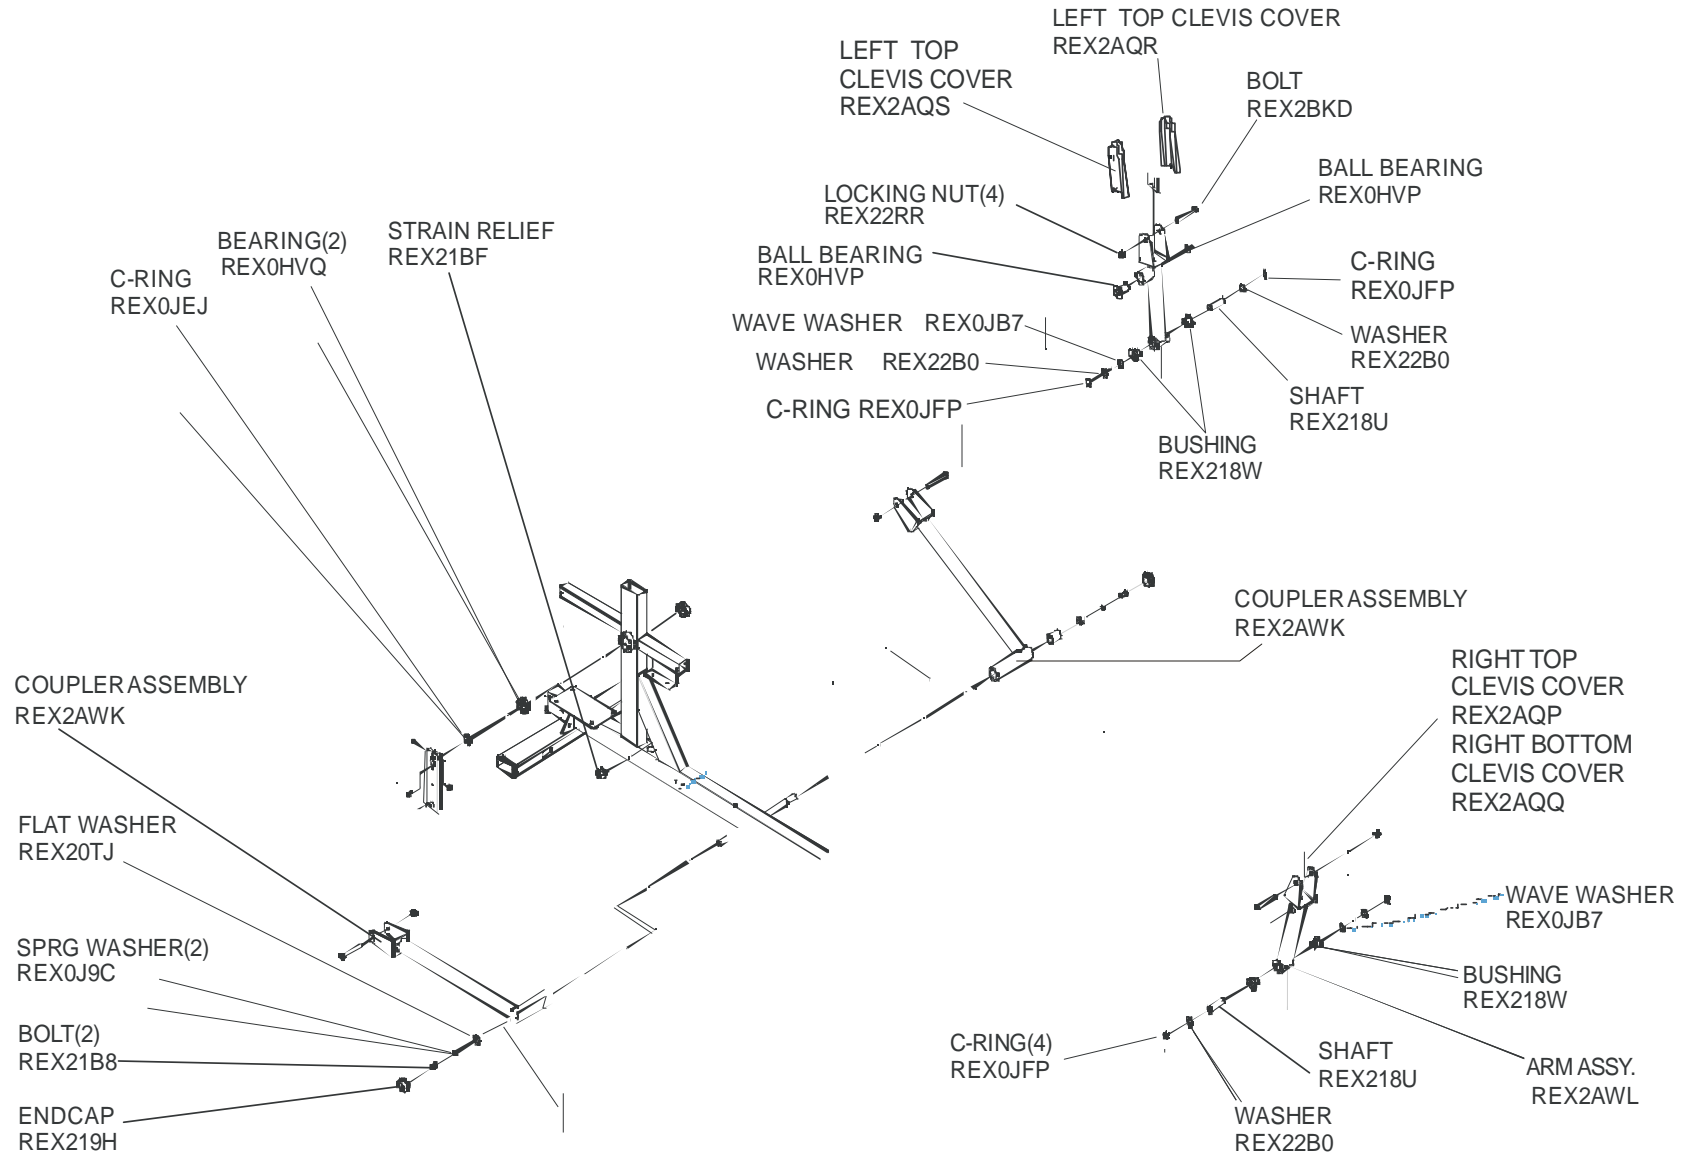

ENDCAP  
REX21MV  
ENDCAP SCREWS  
REX0KC6

MODEL BADGE  
REX2AVN

WATER BOTTLE  
REX2B96  
WATER BOTTLE HOLDER  
REX21CV  
SCREWS  
REX0K4R

FRONT  
COMPONENTS

REAR  
COMPONENTS

CLEVIS COVERS  
FRONT  
REX2AQU  
REAR  
REX2AQT

LF LOGO LABEL  
REX2ARH

MOVEMENT ARMS  
& HARDWARE

BLOCK  
DIAGRAM

CABLES

**LF Cross-Trainer**  
**Rear Components**

**X30-0000-01**

**120V Dom. Eng/Eng**

RIGHT FRONT COVER (NOT SHOWN)  
REX2AQ1

LEFT FRONT COVER (NOT SHOWN)  
REX2AQ6

MAST COVER SCREWS (3 PER COVER)  
REX0K4S

**LF Cross-Trainer  
Block Diagram**

**X30-0000-01**

**120V Dom. Eng/Eng**